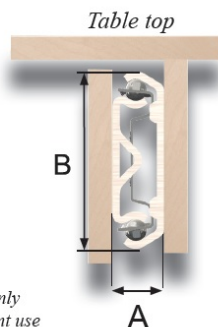

PRODUCT SHEET

Description:

Table "Front Slide" SS-304, 750mm Closed, Opening 560mm, H:48 mm, All Profiles SS304, Load Capacity: 90kg

Item number:

24.02.150-0

Units	Box	Carton	HS Code	Barcode
Pcs.	1	1	8302420090	
				5704866460835

In mm	Model Front Slide »SS-304« Stainless Steel - 304	
Opening (O)	548	560
Closed Length (C)	700	750
Total Length (T)	1248	1310
Slide Width (A)	14	14
Slide Height (B)	48	48
Load Capacity	90 kg.	90 kg.
Item No.:	24.02.149	24.02.150