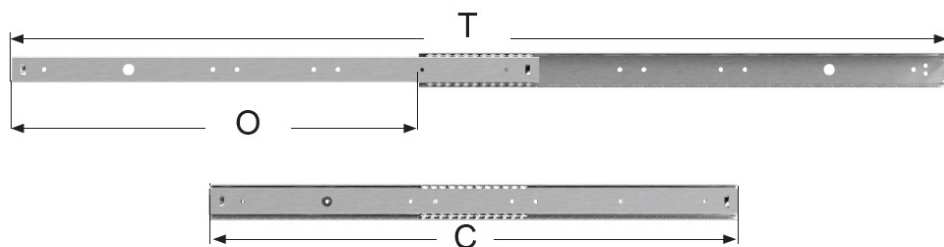

PRODUCT SHEET

Description:

Table "Front Slide" SS-304, 750mm Closed, Opening 560mm, H:48 mm, All Profiles SS304, Load Capacity: 90kg

Item number:

24.02.150-0

Units	Box	Carton	HS Code	Barcode
Pcs.	1	1	8302420090	
				5704866460835

In mm	Model Front Slide »SS-304« Stainless Steel - 304	
Opening (O)	548	560
Closed Length (C)	700	750
Total Length (T)	1248	1310
Slide Width (A)	14	14
Slide Height (B)	48	48
Load Capacity	90 kg.	90 kg.
Item No.:	24.02.149	24.02.150